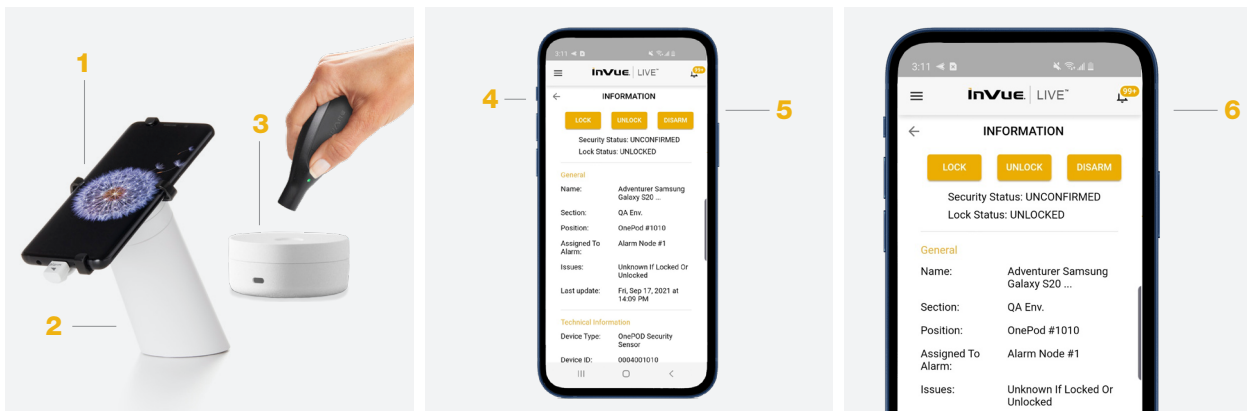

### INTELLIGENT SELF-DEFENSE

Hands free protection in an instant with intelligent self-defense technology.

LIVE OnePOD empowers associates to operate displays, schedule security, and troubleshoot displays at your fingertips.

## FEATURES AND BENEFITS

- 1 Consistent look and feel across smartphone and tablet displays
- 2 Compatible with One55, One65 or One60 stands
- 3 Alarm Node provides security audio and light alarms
- 4 Arm, disarm, silence alarms and manage security settings
- 5 Diagnose, troubleshoot and service displays
- 6 Schedule when LIVE OnePOD displays are in High Security or High Experience mode