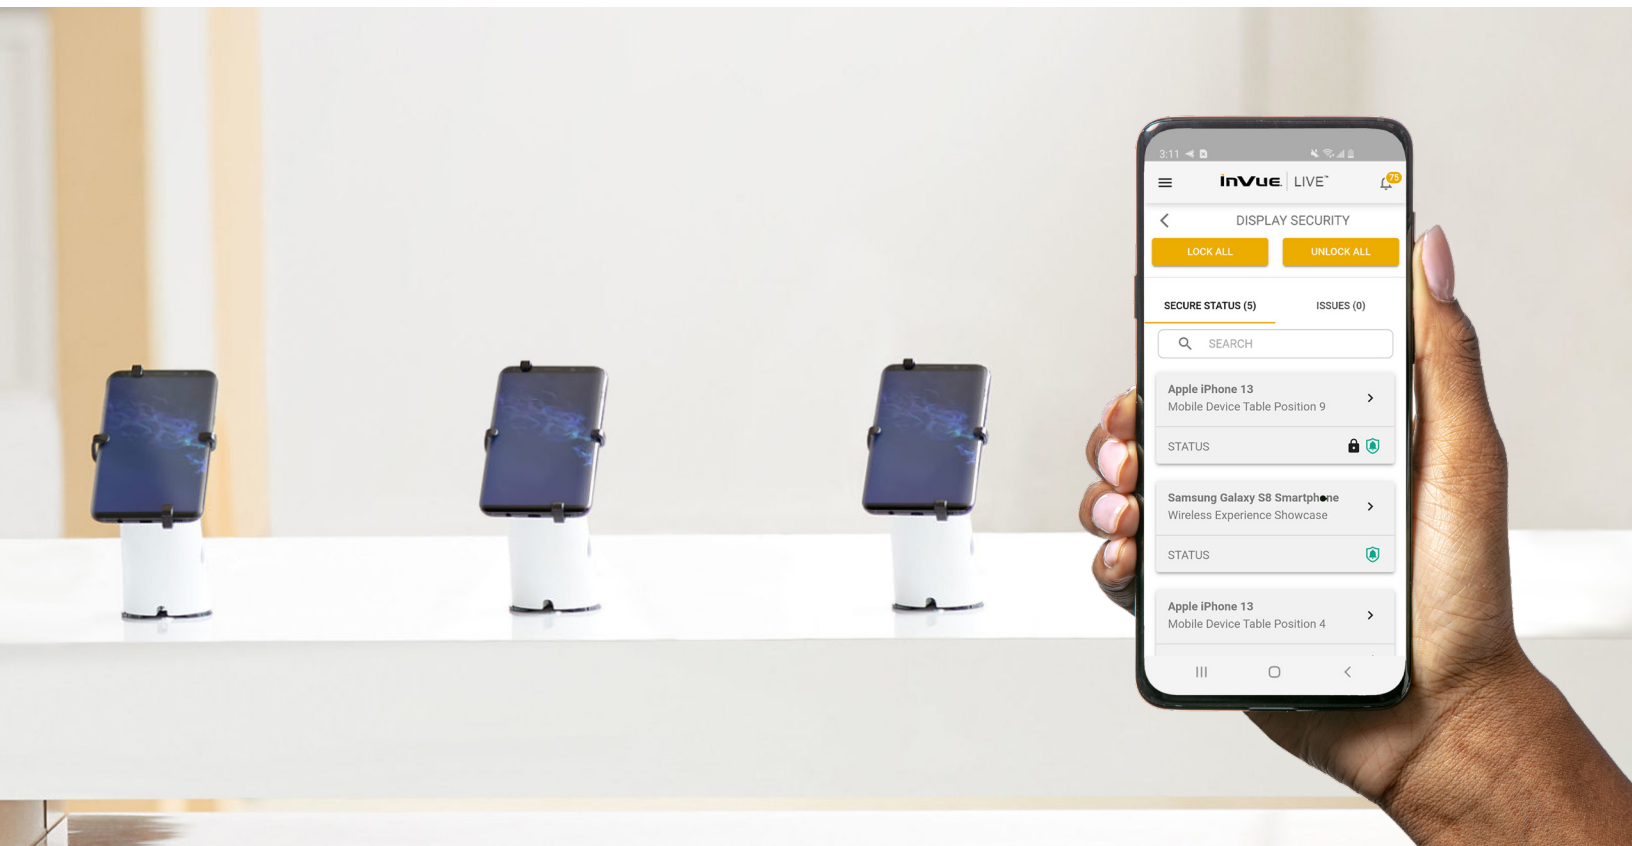

# Security as smart as your phone.

### INTELLIGENT SELF-DEFENSE

Hands free protection in an instant with intelligent self-defense technology.

LIVE OnePOD empowers associates to operate displays, schedule security, and troubleshoot displays at your fingertips.

## FEATURES AND BENEFITS

- 1 Consistent look and feel across smartphone and tablet displays
- 2 Compatible with One55, One65 or One60 stands
- 3 Alarm Node provides security audio and light alarms
- 4 Arm, disarm, silence alarms and manage security settings
- 5 Diagnose, troubleshoot and service displays
- 6 Schedule when LIVE OnePOD displays are in High Security or High Experience mode

### LIVE ONEPOD INTRODUCES INTELLIGENT SELF-DEFENSE & LOCKDOWN TECHNOLOGY

Optimize store resources and minimize risk using LIVE OnePOD lockdown technologies. Through intelligent self-defense or with InVue's Panic Button, instantly send displays into a high-security lockdown mode when security is threatened.